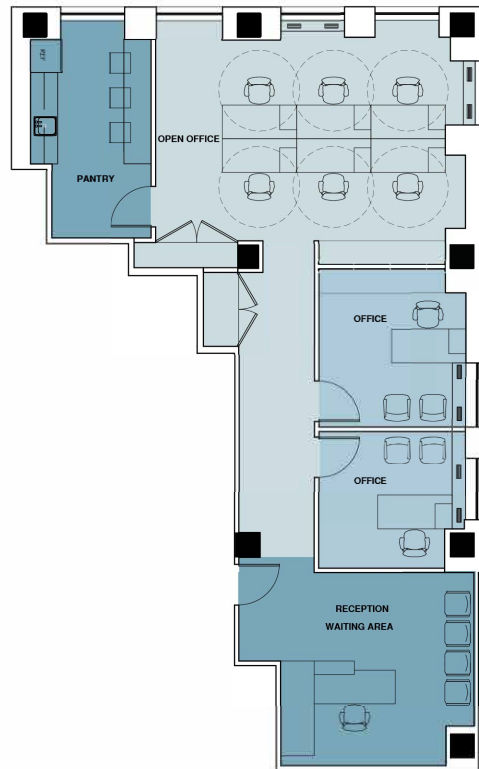

133 EAST 58 STREET

PLAZA DISTRICT

Partial 14th Floor, Suite 1401 | OFFICE TEST-FIT | 2,325 SF

WORK PLACE		people
Office		2
Open work area		6
Total		8
SOCIAL		areas seats
Reception	1	1
Waiting area	1	4
Pantry	1	3
Total	3	8

Total Dedicated Desks 9 people
Total Collaborative Seats 11 people

JP Jack Resnick & Sons
Owners & Builders Since 1928

110 East 59 Street
 New York, NY 10022-1379
 resnicknyc.com

Fran Delgorio
 646.253.3100
 fdelgorio@resnicknyc.com

MEDICAL		people
Consultation room	2	
Exam & procedure room	3	
Total	5	

SOCIAL		areas	seats
Reception	1	2	
Waiting area	1	5	
Pantry	1	-	
Total	3	7	

Total Dedicated Desks 7 people
Total Collaborative Seats 12 people