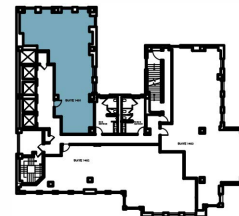

JP Jack Resnick & Sons
Owners & Builders Since 1928

110 East 59 Street
New York, NY 10022-1379
resnicknyc.com

Fran Delgorio
646.253.3100
fdelgorio@resnicknyc.com

Brett S. Greenberg
646.253.3113
bgreenberg@resnicknyc.com

No warranty or representation, express or implied, is made as to the accuracy of the information contained herein, and same is submitted subject to errors, omissions, change of price, rental other conditions, withdrawal without notice, and to any special listing conditions, imposed by our principals.