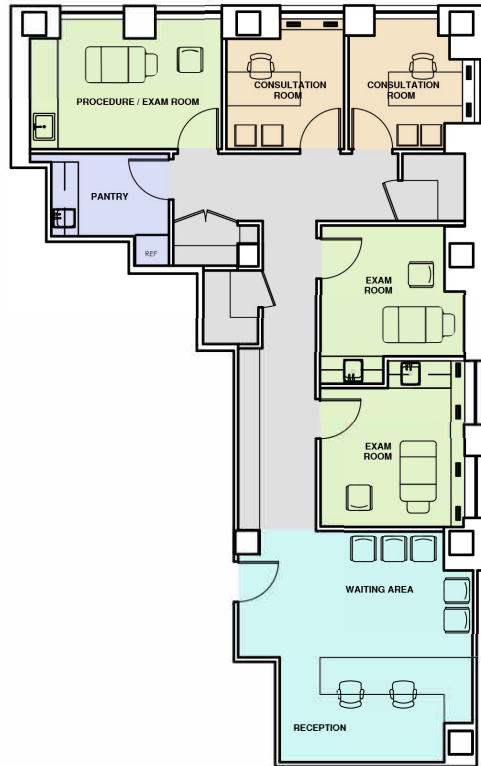

133 EAST 58 STREET

PLAZA DISTRICT

Partial 14th Floor, Suite 1401 | OFFICE TEST-FIT | 2,325 SF

WORK PLACE		people
Office		2
Open work area		6
Total		8
SOCIAL		areas seats
Reception	1	1
Waiting area	1	4
Pantry	1	3
Total	3	8

Total Dedicated Desks 9 people
Total Collaborative Seats 11 people

JP Jack Resnick & Sons
Owners & Builders Since 1928

110 East 59 Street
 New York, NY 10022-1379
 resnicknyc.com

Fran Delgorio
 646.253.3100
 fdelgorio@resnicknyc.com

MEDICAL		people
Consultation room	2	
Exam & procedure room	3	
Total	5	

SOCIAL		areas	seats
Reception	1	2	
Waiting area	1	5	
Pantry	1	-	
Total	3	7	

Total Dedicated Desks 7 people
Total Collaborative Seats 12 people