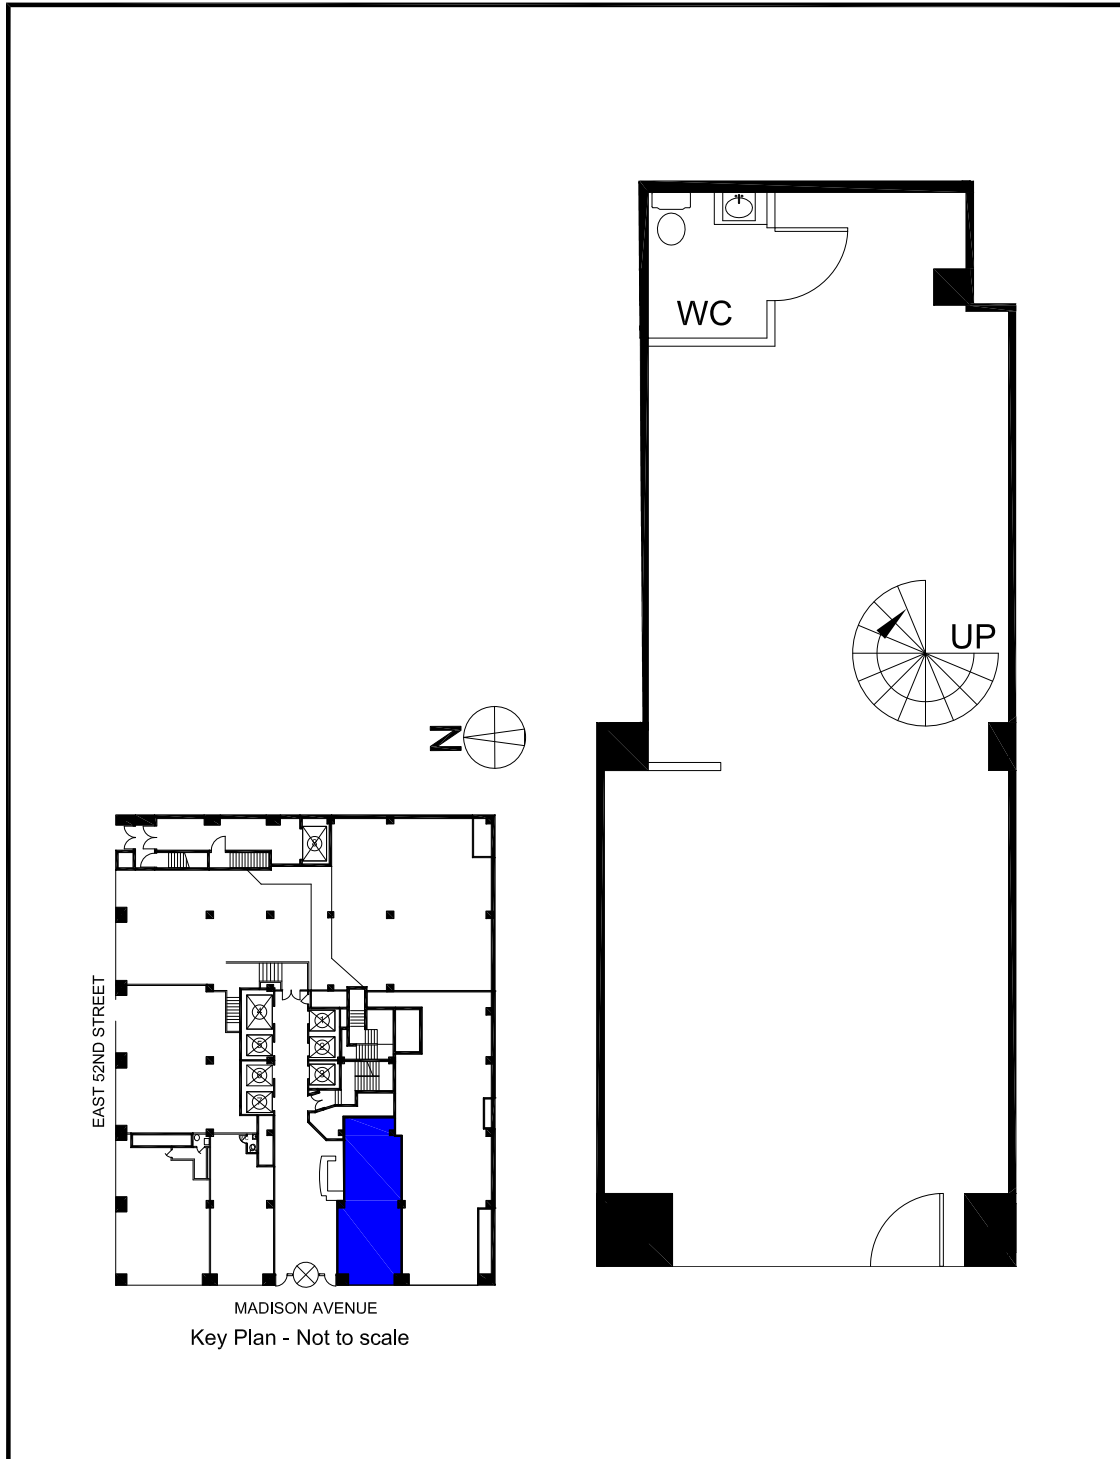

485 MADISON AVENUE

PLAZA DISTRICT

Partial Ground | 708 SF

 Jack Resnick & Sons
Owners & Builders Since 1928

110 East 59 Street
New York, NY 10022-1379
resnicknyc.com

Adam Rappaport
646.253.3111
arappaport@resnicknyc.com