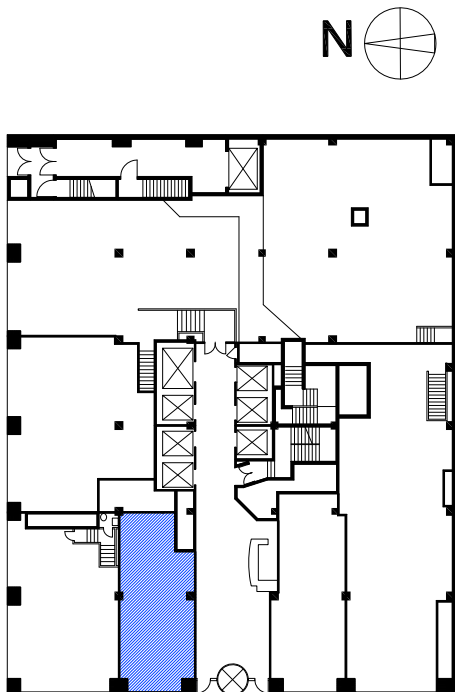

# 485 MADISON AVENUE

Partial Ground | 654 SF

# PLAZA DISTRICT

Key Plan - Not to scale

 Jack Resnick & Sons  
Owners & Builders Since 1928

110 East 59 Street  
New York, NY 10022-1379  
resnicknyc.com

**Adam Rappaport**  
646.253.3111  
arappaport@resnicknyc.com