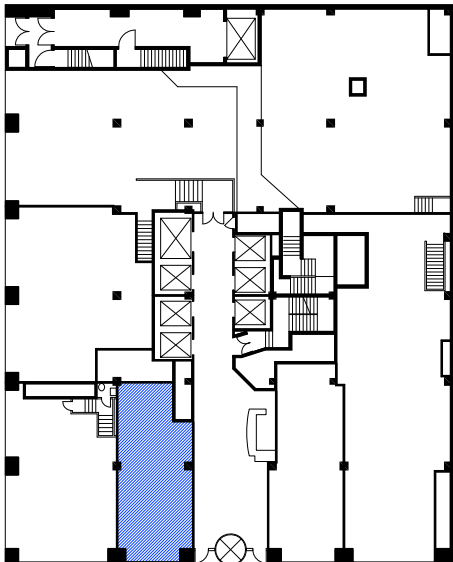

485 MADISON AVENUE

Partial Ground | 654 SF

PLAZA DISTRICT

Key Plan - Not to scale

Jack Resnick & Sons
Owners & Builders Since 1928

110 East 59 Street
New York, NY 10022-1379
resnicknyc.com

Adam Rappaport
646.253.3111
arappaport@resnicknyc.com