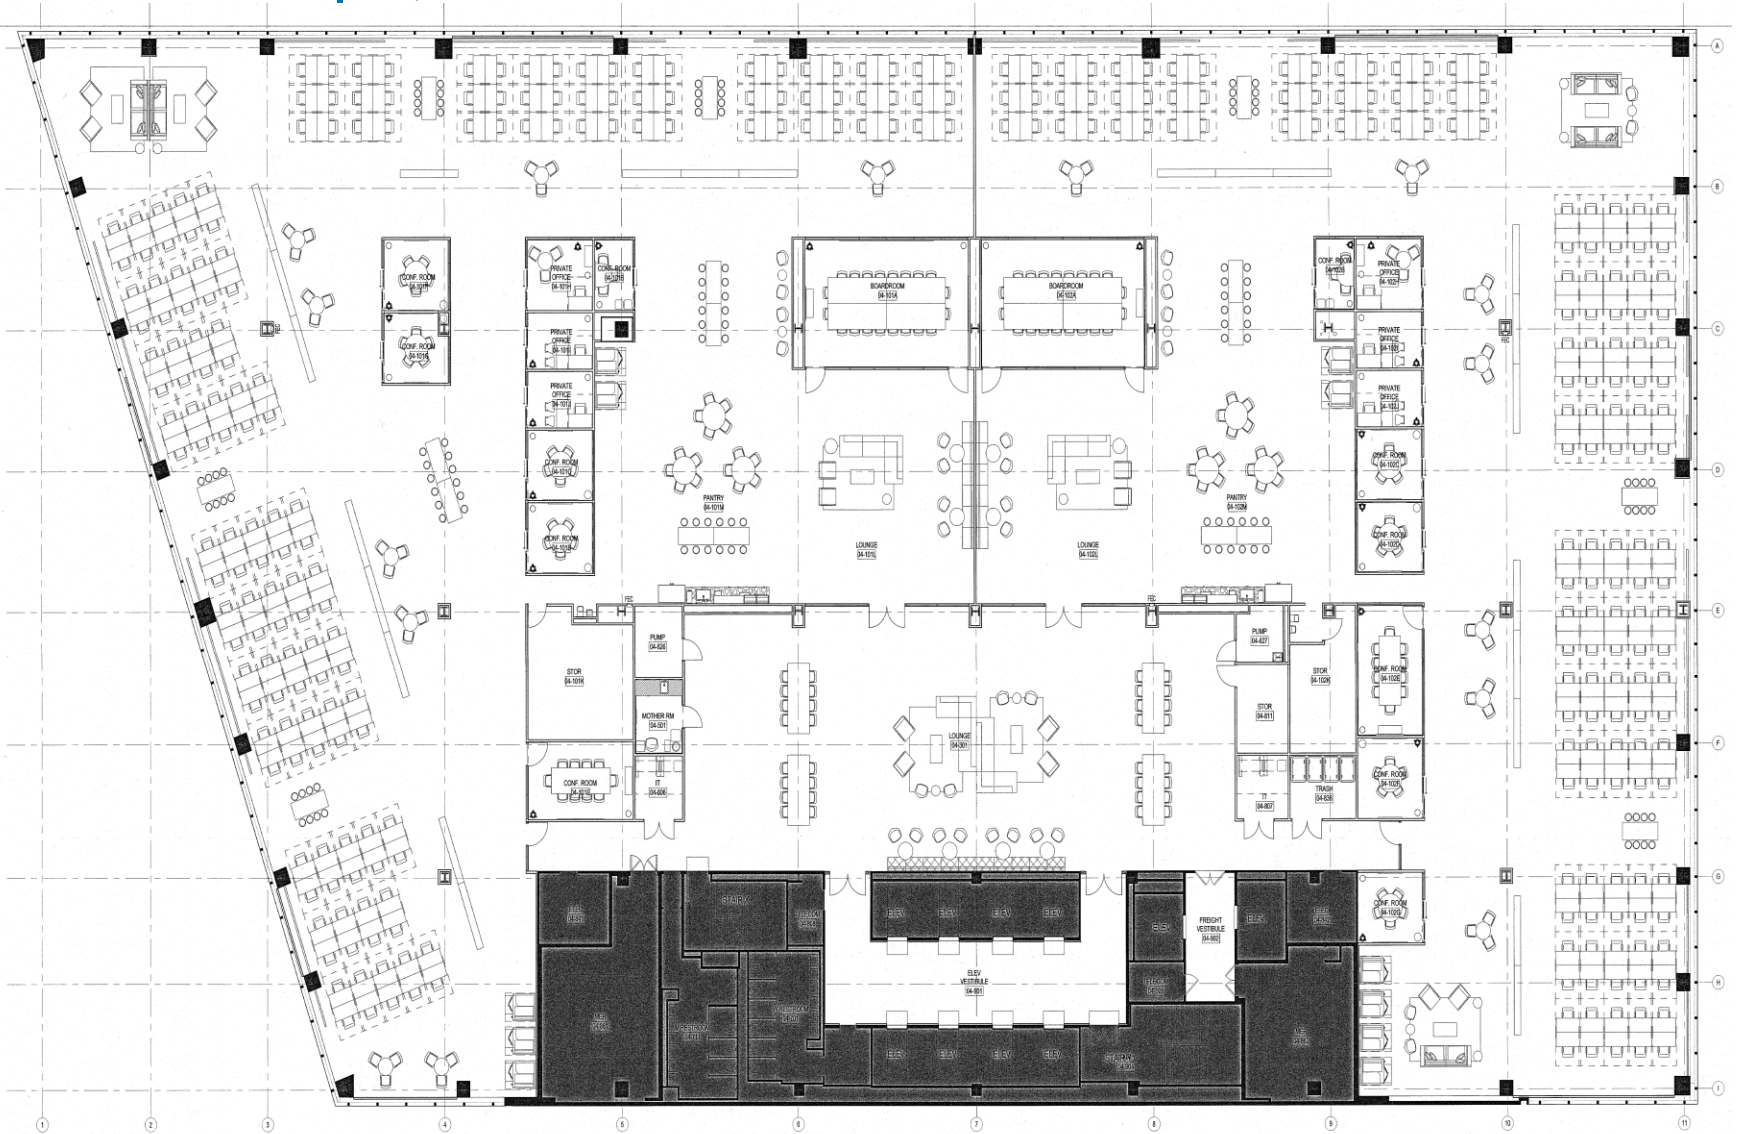

# 255 Greenwich

## Entire 4<sup>th</sup> Floor | 51,953 SF

Jack Resnick & Sons  
Owners & Builders Since 1928