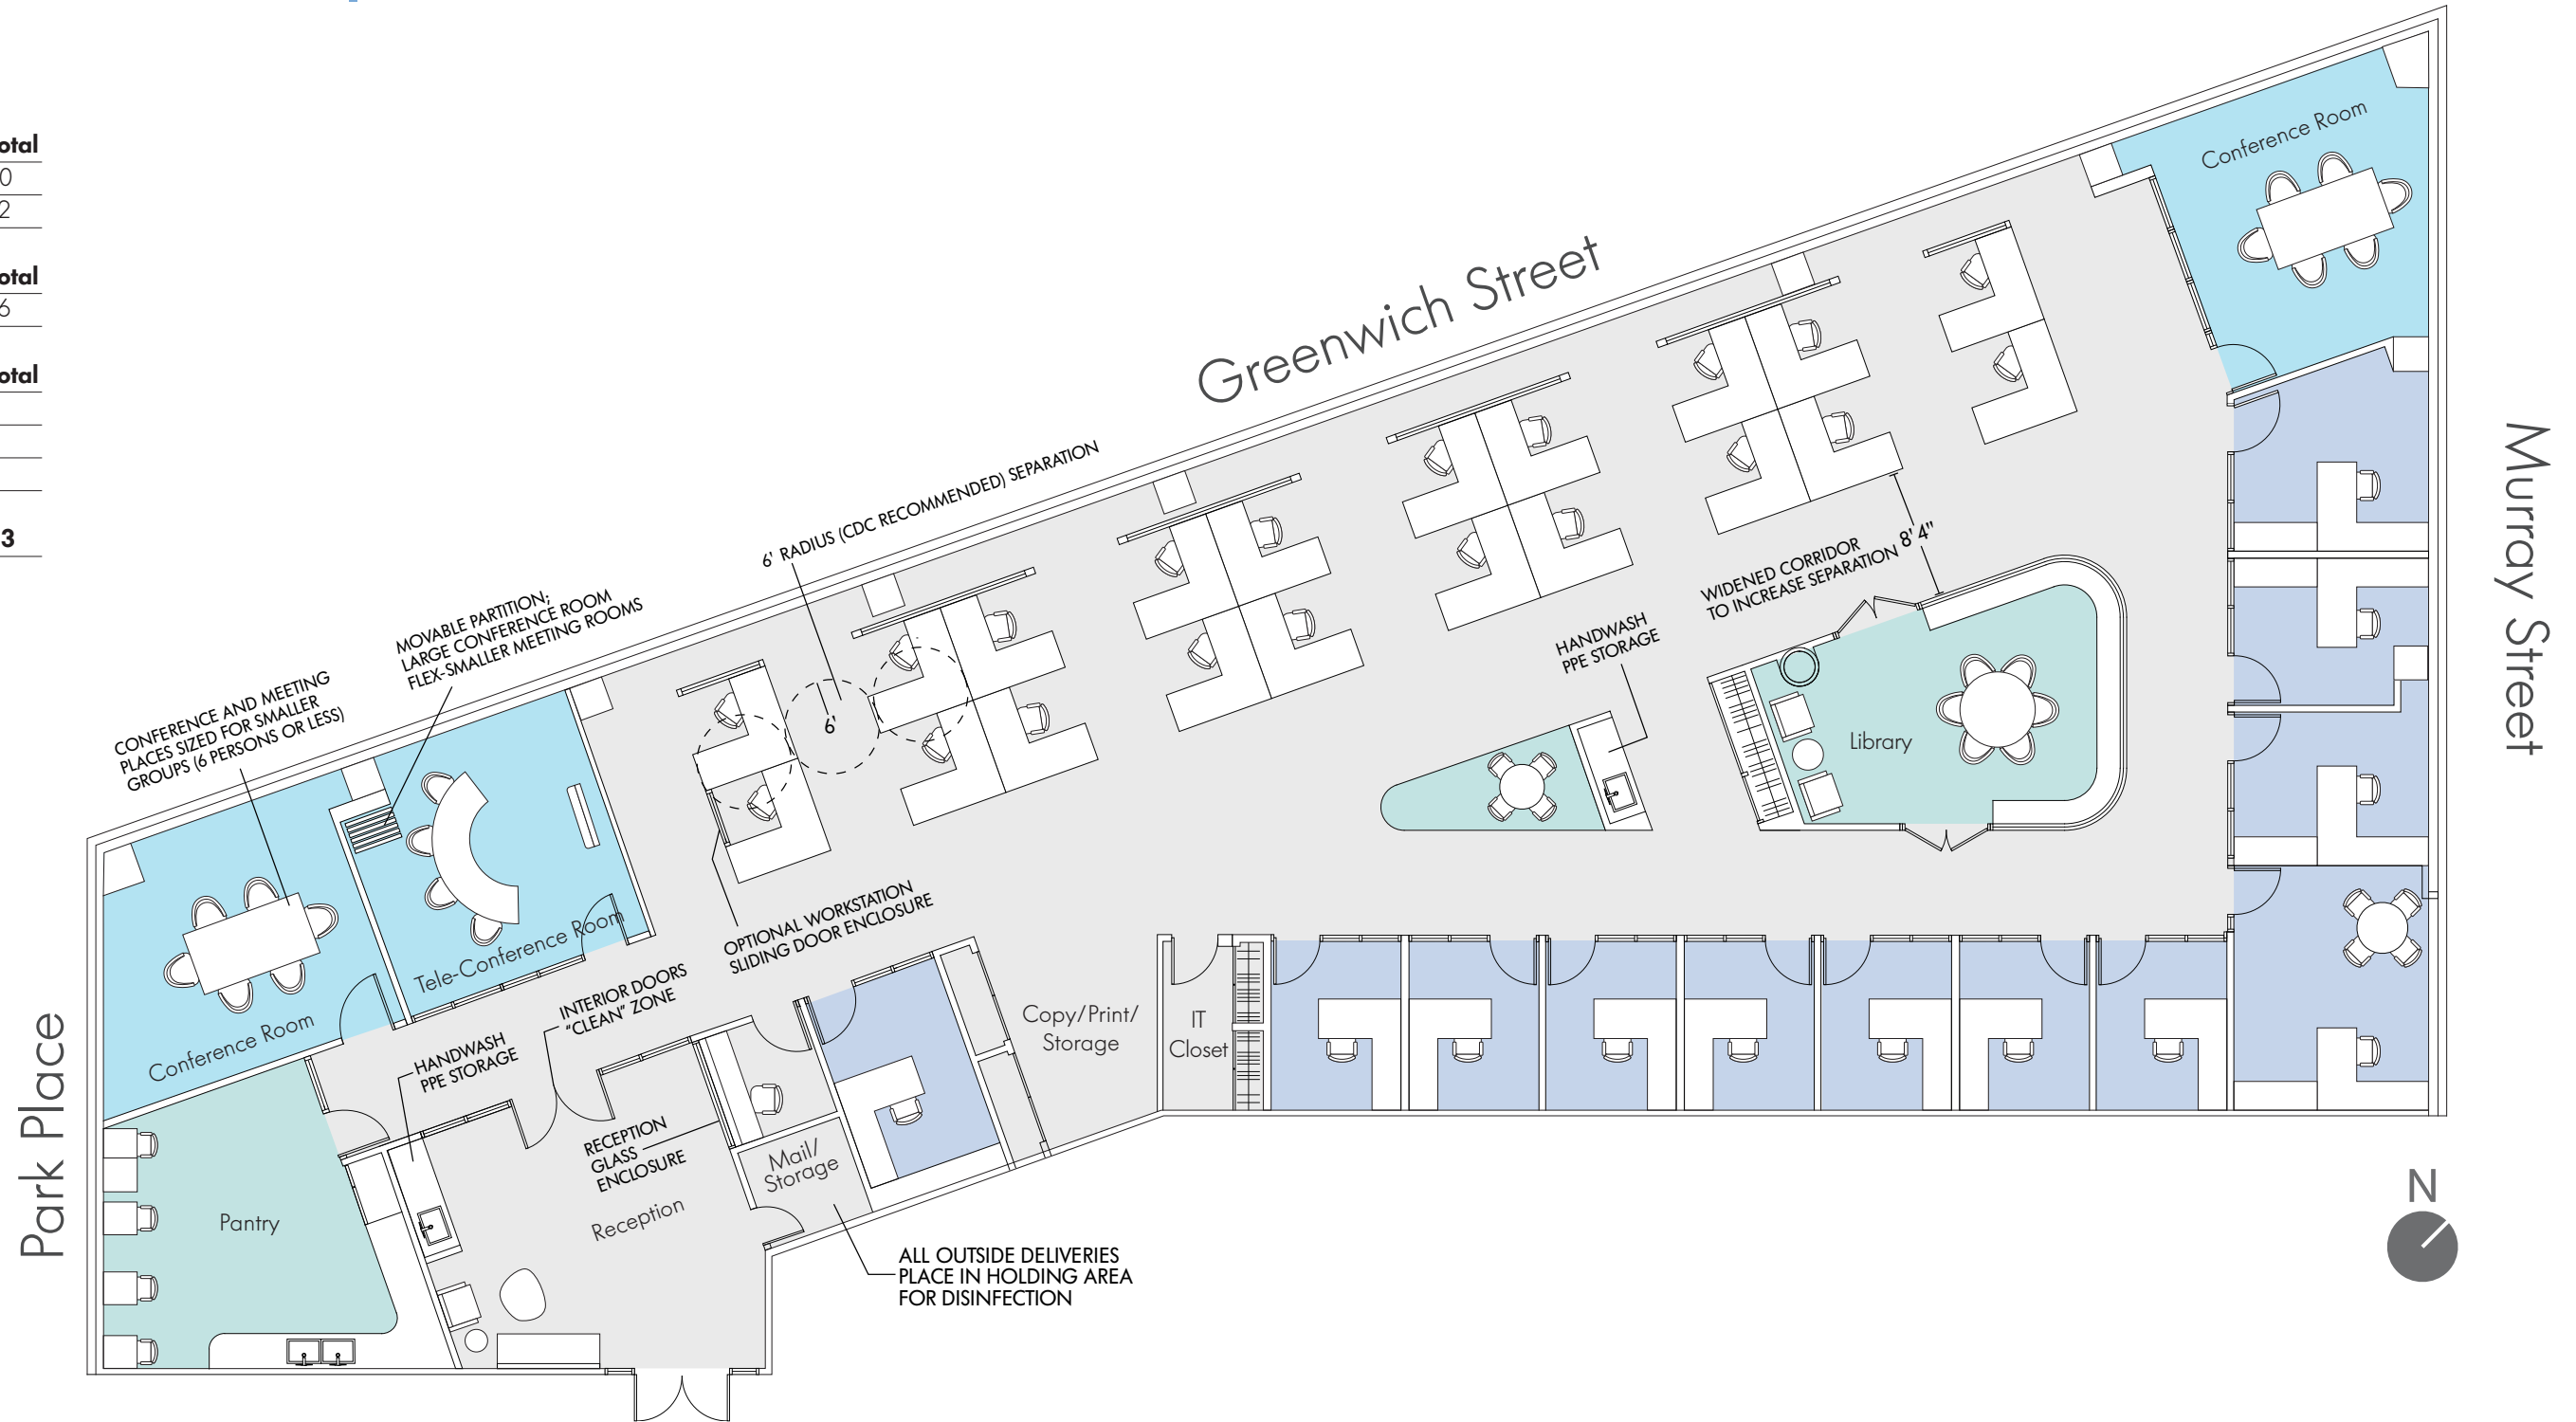

Floor 5 | 11,716sf | Social Distancing Test Fit

WORK PLACE	Total
Workstation	20
Private Office	12

MEET	Total
Conference Room (3)	16

SOCIAL	Total
Reception	1
Pantry	4
Library	8

Total Dedicated Desks	33
------------------------------	-----------