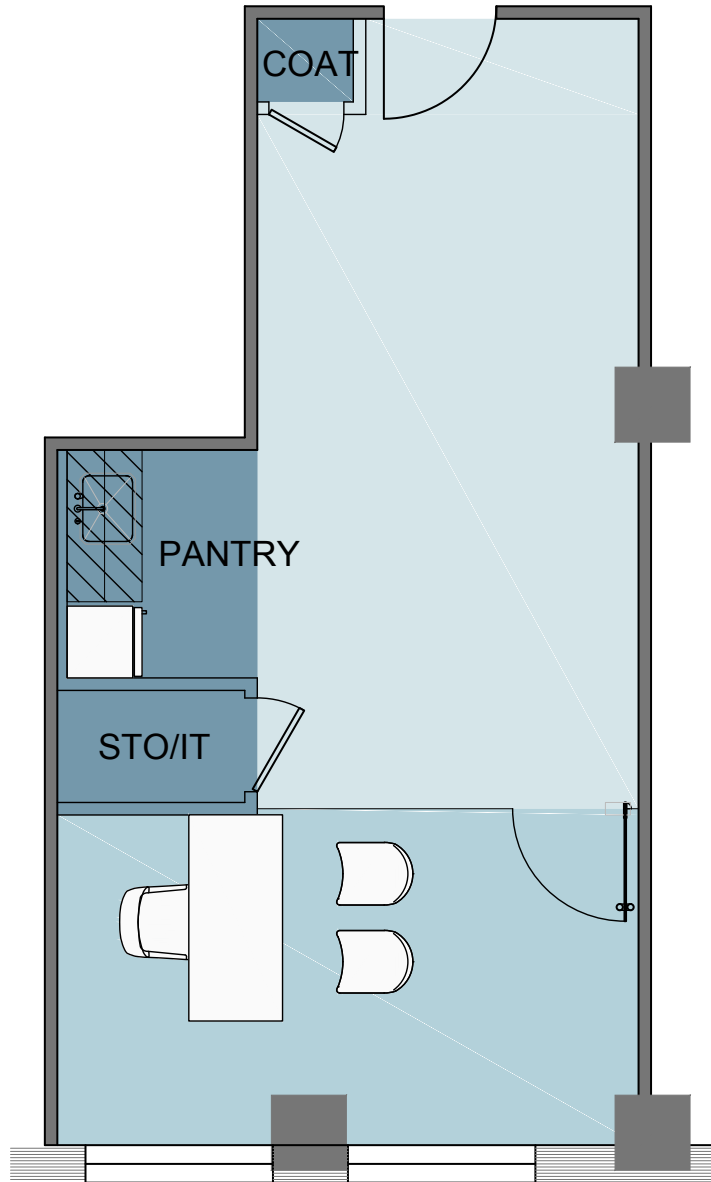

133
E58

SUITE 402 | 695 RSF

OFFICE TEST FIT | AVAILABLE IMMEDIATELY

WORK PLACE		SEATS
	Private Office	1
	Open Office	
TOTAL		1
SUPPORT		AREAS
	Pantry	1
	Coat Closet	1
	Storage/IT	1

East 58th Street

BRETT S. GREENBERG
Executive Managing Director
646.253.3113
bgreenberg@resnicknyc.com