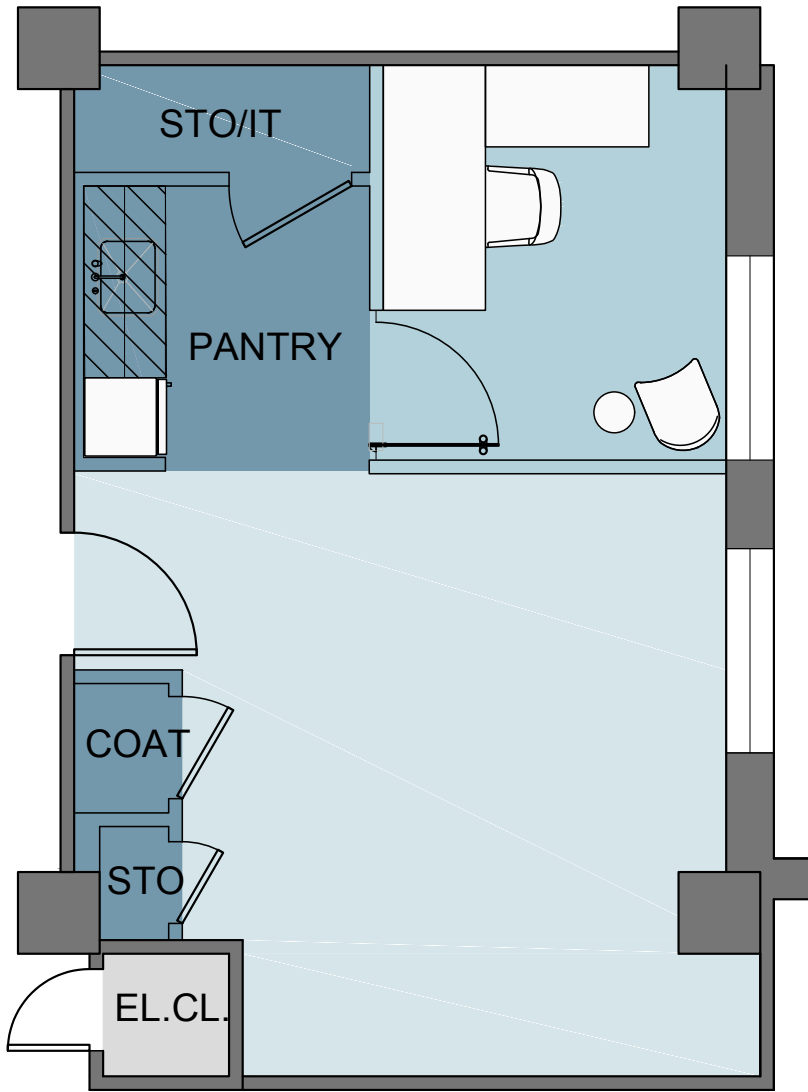

133
E58

SUITE 414 | 665 RSF

OFFICE TEST FIT | AVAILABLE IMMEDIATELY

WORK PLACE		SEATS
	Private Office	1
	Open Office	
TOTAL		1
SUPPORT		AREAS
	Pantry	1
	Coat Closet	1
	Storage	1
	Storage/IT	1

East 58th Street