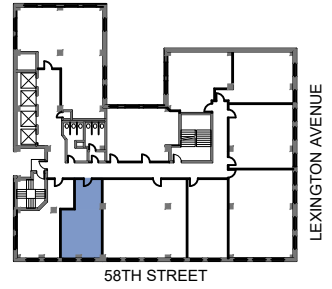

133 EAST 58 STREET

MID TOWN EAST DISTRICT

Partial 4th Floor | Suite 402 | 695 SF | Test-Fit

KEY PLAN

SUITE 402

WORK PLACE	SEATS
Private Office	1
Open Office	

TOTAL 1

SUPPORT	AREAS
Pantry	1
Coat Closet	1
Storage/IT	1