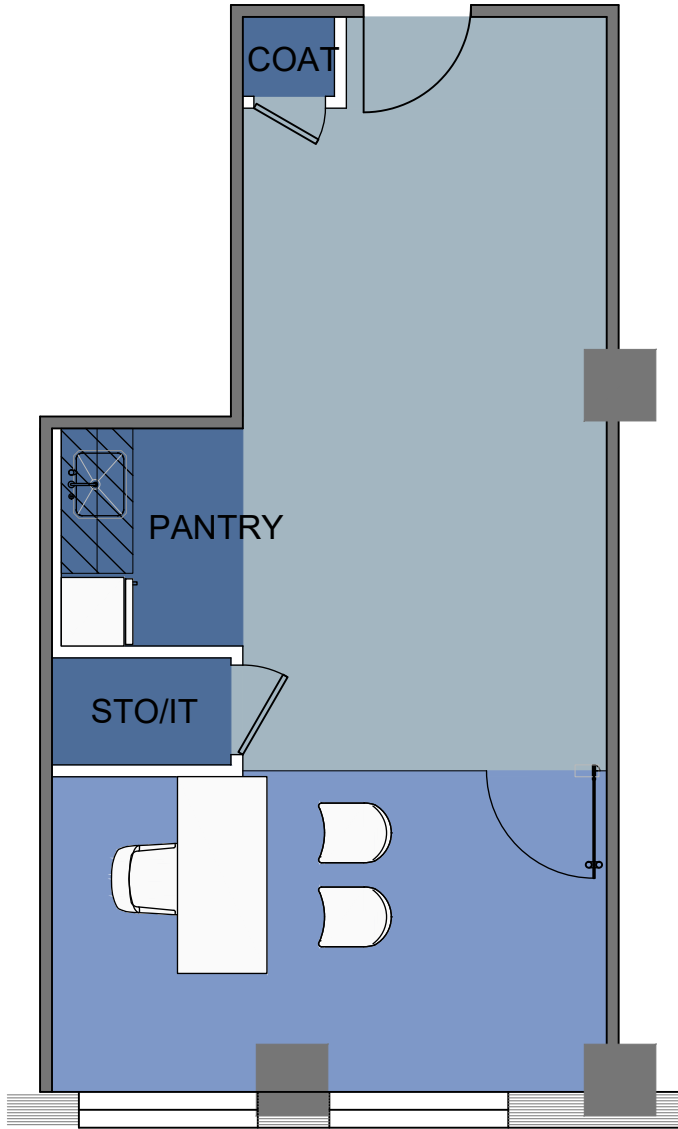

133 EAST 58 STREET

MID TOWN EAST DISTRICT

Partial 4th Floor | Suite 402 | 695 SF | Test-Fit

KEY PLAN

SUITE 402

WORK PLACE	SEATS
Private Office	1
Open Office	

TOTAL 1

SUPPORT	AREAS
Pantry	1
Coat Closet	1
Storage/IT	1