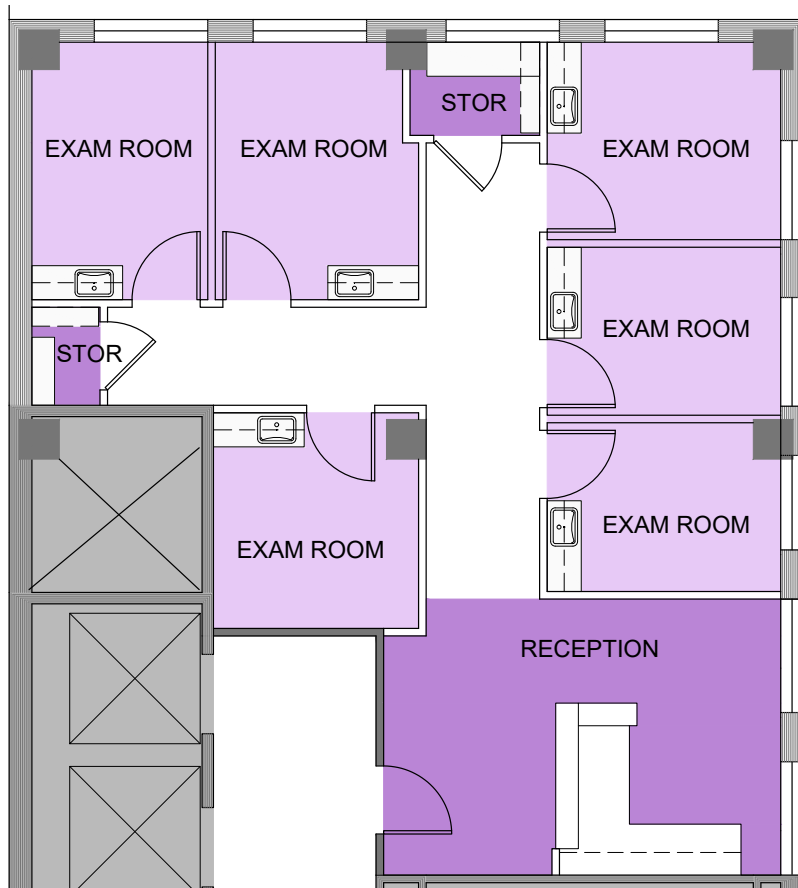

133 EAST 58 STREET

PLAZA DISTRICT

Partial 11th Floor | Suite 1101 | BUILT MEDICAL | 1,765 SF

KEY PLAN

SUITE 1101

SPACE TYPE	SEATS
Exam Room	6
Reception	1
Storage	2

 Jack Resnick & Sons
Owners & Builders Since 1928